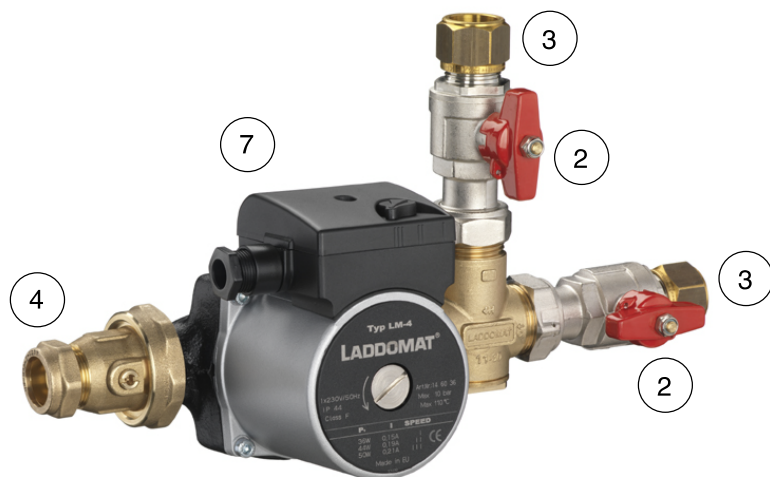

Laddomat 11-30

Spare parts list

Termoventiler AB

Nolhagavägen 12
SE-523 93 MARBÄCK

Tel +46 (0) 321 - 261 80 info@termoventiler.se
Fax +46 (0) 321 - 261 89 www.termoventiler.se

Pos	Part no.	Description
1	110053	Thermostatic element 5840, 53°C
1	110057	Thermostatic element 8749, 57°C
1	110063	Thermostatic element 5839, 63°C, standard
1	110072	Thermostatic element 8719, 72°C
1	110078	Thermostatic element 1456, 78°C
2	141016	Ball valve R25 nut, with lever
3	147004	Compression nut KRK 22xG20
4	141004	Ball valve R40-Cu22
5	353006	Flat gasket, FIBRE, for R40 Ø44/32/2
6	353007	Flat gasket, FIBRE, for R25 Ø30/24/2
7	146012	Pump Laddomat LM4-130
8	411104	Cover LM11-30
9	351017	O-ring 29,87*1,78 epdm for cover LM11-30