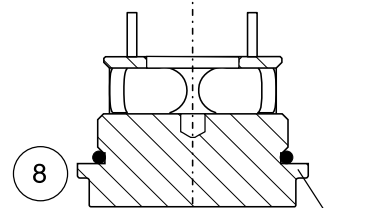

Laddomat 11-30

Spare parts list

Termoventiler AB

Nolhagavägen 12
SE-523 93 MARBÄCK

Tel +46 (0) 321 - 261 80 info@termoventiler.se
Fax +46 (0) 321 - 261 89 www.termoventiler.se

Pos	Part no.	Description
1	110053	Thermostatic element 5840, 53°C
1	110057	Thermostatic element 8749, 57°C
1	110063	Thermostatic element 5839, 63°C, standard
1	110072	Thermostatic element 8719, 72°C
1	110078	Thermostatic element 1456, 78°C
2	141016	Ball valve R25 nut, with lever
3	147004	Compression nut KRK 22xG20
4	141004	Ball valve R40-Cu22
5	353006	Flat gasket, FIBRE, for R40 Ø44/32/2
6	353007	Flat gasket, FIBRE, for R25 Ø30/24/2
7	146012	Pump Laddomat LM4-130
8	411104	Cover LM11-30
9	351017	O-ring 29,87*1,78 epdm for cover LM11-30