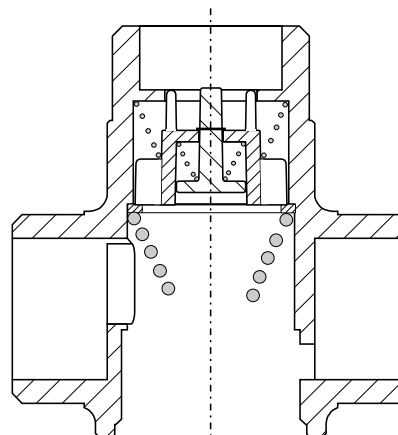

Laddomat 11-30

Spare parts list

Termoventiler AB

Nolhagavägen 12
SE-523 93 MARBÄCK

Tel +46 (0) 321 - 261 80 info@termoventiler.se
Fax +46 (0) 321 - 261 89 www.termoventiler.se

Pos	Part no.	Description
1	110053	Thermostatic element 5840, 53°C
1	110057	Thermostatic element 8749, 57°C
1	110063	Thermostatic element 5839, 63°C, standard
1	110072	Thermostatic element 8719, 72°C
1	110078	Thermostatic element 1456, 78°C
2	141016	Ball valve R25 nut, with lever
3	147004	Compression nut KRK 22xG20
4	141004	Ball valve R40-Cu22
5	353006	Flat gasket, FIBRE, for R40 Ø44/32/2
6	353007	Flat gasket, FIBRE, for R25 Ø30/24/2
7	146012	Pump Laddomat LM4-130
8	411104	Cover LM11-30
9	351017	O-ring 29,87*1,78 epdm for cover LM11-30