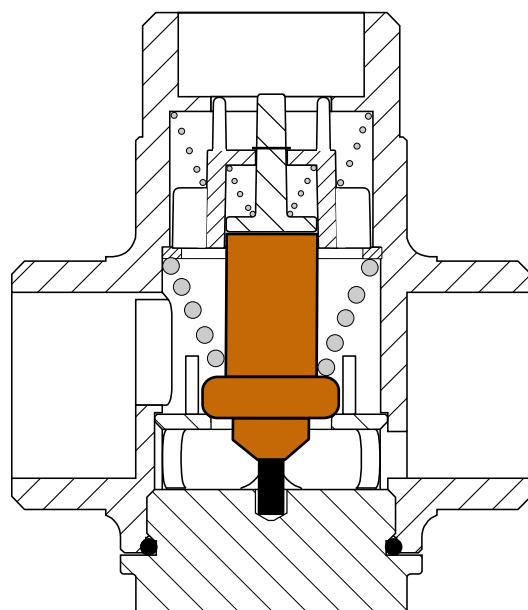

Laddomat 11-30

Spare parts list

Termoventiler AB

Nolhagavägen 12
SE-523 93 MARBÄCK

Tel +46 (0) 321 - 261 80 info@termoventiler.se
Fax +46 (0) 321 - 261 89 www.termoventiler.se

Pos	Part no.	Description
1	110053	Thermostatic element 5840, 53°C
1	110057	Thermostatic element 8749, 57°C
1	110063	Thermostatic element 5839, 63°C, standard
1	110072	Thermostatic element 8719, 72°C
1	110078	Thermostatic element 1456, 78°C
2	141016	Ball valve R25 nut, with lever
3	147004	Compression nut KRK 22xG20
4	141004	Ball valve R40-Cu22
5	353006	Flat gasket, FIBRE, for R40 Ø44/32/2
6	353007	Flat gasket, FIBRE, for R25 Ø30/24/2
7	146012	Pump Laddomat LM4-130
8	411104	Cover LM11-30
9	351017	O-ring 29,87*1,78 epdm for cover LM11-30